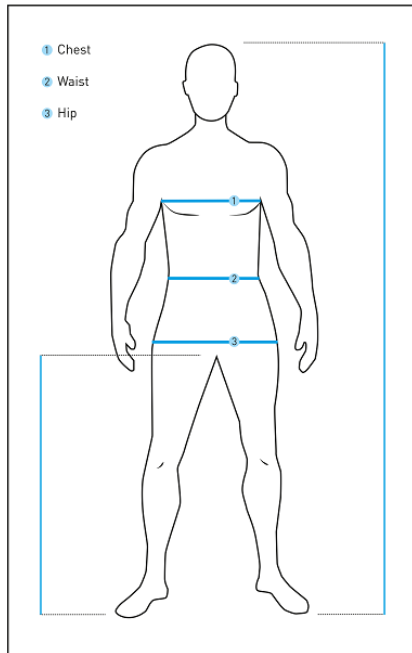

CLOTHING SIZE CHARTS

MEN'S WEAR

Size	XS	S	M	L	XL	XXL	XXXL
chest (cm)	88	94	100	106	112	118	124
waist (cm)	70	76	82	88	94	100	106
hip (cm)	87	93	99	105	111	117	123

WOMEN'S WEAR

Size	XS	S	M	L	XL	XXL
	(34)	(36)	(38)	(40)	(42)	(44)
chest (cm)	80	84	88	92	96	100
waist (cm)	64	68	72	76	80	84
hip (cm)	92	96	100	104	108	112

KIDS WEAR

Size	86/92	98/104	110/116	122/128	134/140	146/152	158/164
Chest (cm)	50	56	62	68	74	80	86
Waist (cm)	46	52	58	64	70	76	82
Hip (cm)	51	57	63	69	76	81	87

GLOVES

ADULTS

Size	XS (6)	S (7)	M (8)	L (9)	XL (10)	XXL (11)
Circumference (cm)	15,5-17	17-18,5	18,5-20	20-22	22-24	24-26

CHILDREN

Size	XXXS (4)	XXS (5)	XS (6)
Circumference (cm)	13,5-14,5	14,5-15,5	15,5-17

KNEE PROTECTORS

CUBE PROTECTION X NF (LEVEL 1)

Size	XS	S	M	L	XL	XXL
Tight (cm)	39-42	42-45	45-48	46-51	51-54	54-57
Calf (cm)	25-28	27-30	29-31	31-33	33-35	35-37
Length (cm)	39,5	39,5	41	41	43	43

	S	M	L	XL
EUR	36-39	40-42	43-45	46-48
US	4,5-6,5	7-8,5	9,5-11	12-13,5
UK	3,5-5,5	6-7,5	8,5-10	11-12,5