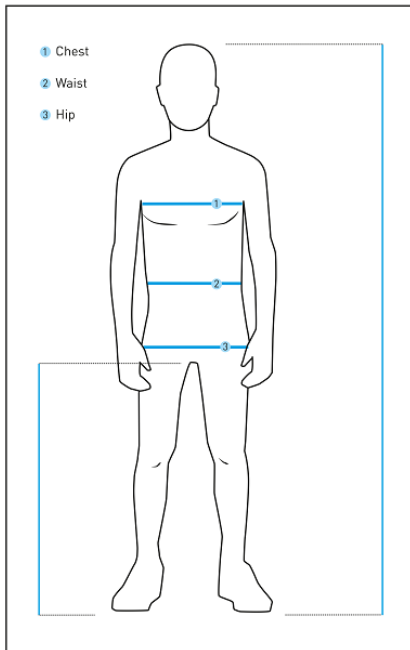

CLOTHING SIZE CHARTS

MEN'S WEAR

Size	XS	S	M	L	XL	XXL	XXXL
chest (cm)	88	94	100	106	112	118	124
waist (cm)	70	76	82	88	94	100	106
hip (cm)	87	93	99	105	111	117	123

WOMEN'S WEAR

Size	XS	S	M	L	XL	XXL
	(34)	(36)	(38)	(40)	(42)	(44)
chest (cm)	80	84	88	92	96	100
waist (cm)	64	68	72	76	80	84
hip (cm)	92	96	100	104	108	112

KIDS WEAR

Size	86/92	98/104	110/116	122/128	134/140	146/152	158/164
Chest (cm)	50	56	62	68	74	80	86
Waist (cm)	46	52	58	64	70	76	82
Hip (cm)	51	57	63	69	76	81	87

GLOVES

ADULTS

Size	XS (6)	S (7)	M (8)	L (9)	XL (10)	XXL (11)
Circumference (cm)	15,5-17	17-18,5	18,5-20	20-22	22-24	24-26

CHILDREN

Size	XXXS (4)	XXS (5)	XS (6)
Circumference (cm)	13,5-14,5	14,5-15,5	15,5-17

KNEE PROTECTORS

CUBE PROTECTION X NF (LEVEL 1)

Size	XS	S	M	L	XL	XXL
Tight (cm)	39-42	42-45	45-48	46-51	51-54	54-57
Calf (cm)	25-28	27-30	29-31	31-33	33-35	35-37
Length (cm)	39,5	39,5	41	41	43	43

	S	M	L	XL
EUR	36-39	40-42	43-45	46-48
US	4,5-6,5	7-8,5	9,5-11	12-13,5
UK	3,5-5,5	6-7,5	8,5-10	11-12,5