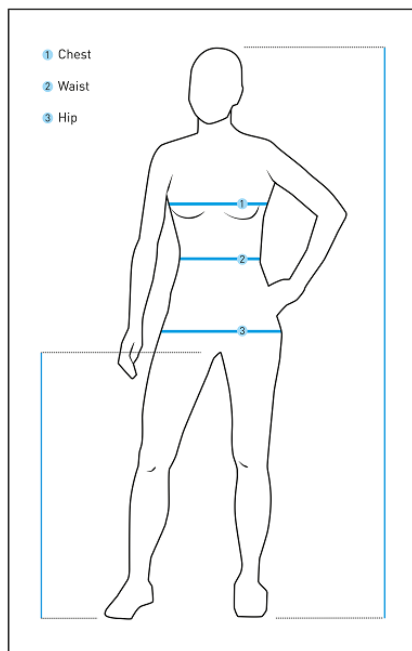

CLOTHING SIZE CHARTS

MEN'S WEAR

Size	XS	S	M	L	XL	XXL	XXXL
chest (cm)	88	94	100	106	112	118	124
waist (cm)	70	76	82	88	94	100	106
hip (cm)	87	93	99	105	111	117	123

WOMEN'S WEAR

Size	XS	S	M	L	XL	XXL
	(34)	(36)	(38)	(40)	(42)	(44)
chest (cm)	80	84	88	92	96	100
waist (cm)	64	68	72	76	80	84
hip (cm)	92	96	100	104	108	112

KIDS WEAR

Size	86/92	98/104	110/116	122/128	134/140	146/152	158/164
Chest (cm)	50	56	62	68	74	80	86
Waist (cm)	46	52	58	64	70	76	82
Hip (cm)	51	57	63	69	76	81	87

GLOVES

ADULTS

Size	XS (6)	S (7)	M (8)	L (9)	XL (10)	XXL (11)
Circumference (cm)	15,5-17	17-18,5	18,5-20	20-22	22-24	24-26

CHILDREN

Size	XXXS (4)	XXS (5)	XS (6)
Circumference (cm)	13,5-14,5	14,5-15,5	15,5-17

KNEE PROTECTORS

CUBE PROTECTION X NF (LEVEL 1)

Size	XS	S	M	L	XL	XXL
Tight (cm)	39-42	42-45	45-48	46-51	51-54	54-57
Calf (cm)	25-28	27-30	29-31	31-33	33-35	35-37
Length (cm)	39,5	39,5	41	41	43	43

	S	M	L	XL
EUR	36-39	40-42	43-45	46-48
US	4,5-6,5	7-8,5	9,5-11	12-13,5
UK	3,5-5,5	6-7,5	8,5-10	11-12,5