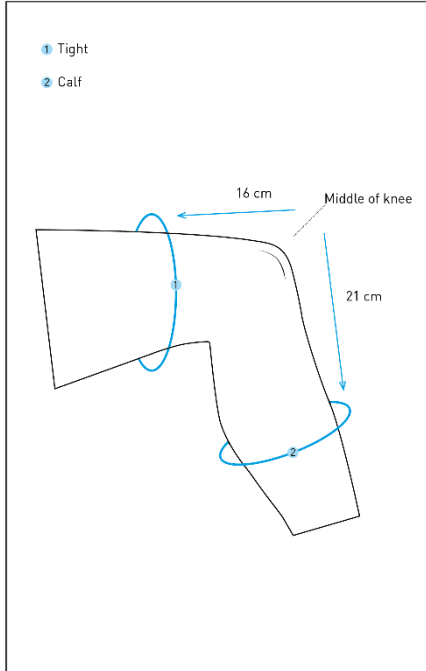

CLOTHING SIZE CHARTS

MEN'S WEAR

Size	XS	S	M	L	XL	XXL	XXXL
chest (cm)	88	94	100	106	112	118	124
waist (cm)	70	76	82	88	94	100	106
hip (cm)	87	93	99	105	111	117	123

WOMEN'S WEAR

Size	XS	S	M	L	XL	XXL
	(34)	(36)	(38)	(40)	(42)	(44)
chest (cm)	80	84	88	92	96	100
waist (cm)	64	68	72	76	80	84
hip (cm)	92	96	100	104	108	112

KIDS WEAR

Size	86/92	98/104	110/116	122/128	134/140	146/152	158/164
Chest (cm)	50	56	62	68	74	80	86
Waist (cm)	46	52	58	64	70	76	82
Hip (cm)	51	57	63	69	76	81	87

GLOVES

ADULTS

Size	XS (6)	S (7)	M (8)	L (9)	XL (10)	XXL (11)
Circumference (cm)	15,5-17	17-18,5	18,5-20	20-22	22-24	24-26

CHILDREN

Size	XXXS (4)	XXS (5)	XS (6)
Circumference (cm)	13,5-14,5	14,5-15,5	15,5-17

KNEE PROTECTORS

CUBE PROTECTION X NF (LEVEL 1)

Size	XS	S	M	L	XL	XXL
Tight (cm)	39-42	42-45	45-48	46-51	51-54	54-57
Calf (cm)	25-28	27-30	29-31	31-33	33-35	35-37
Length (cm)	39,5	39,5	41	41	43	43

CUBE PROTECTION X ACTION TEAM (LEVEL 2)

Size	XS	S	M	L	XL	XXL
Tight (cm)	39-42	42-45	45-48	46-51	51-54	54-57
Calf (cm)	25-28	27-30	29-31	31-33	33-35	35-37
Length (cm)	39	39	40	41	41,5	42

SOCKS

EUR	36-39	40-43	44-47
US	4,5-6,5	7-9,5	10-13
UK	3,5-5,5	6-8,5	9-12