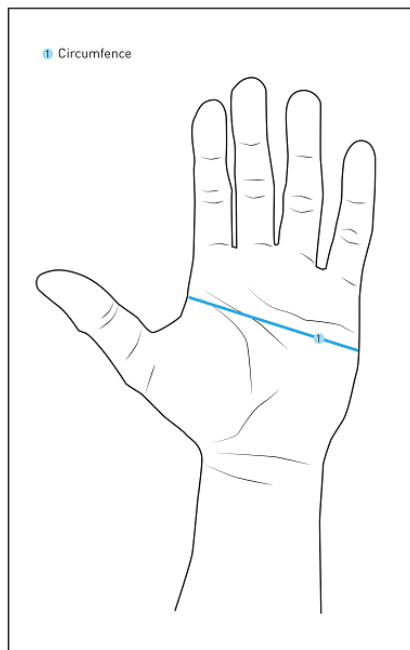

GLOVES

ADULTS

Size	XS (6)	S (7)	M (8)	L (9)	XL (10)	XXL (11)
Circumference (cm)	15,5-17	17-18,5	18,5-20	20-22	22-24	24-26

CHILDREN

Size	XXXS (4)	XXS (5)	XS (6)
Circumference (cm)	13,5-14,5	14,5-15,5	15,5-17